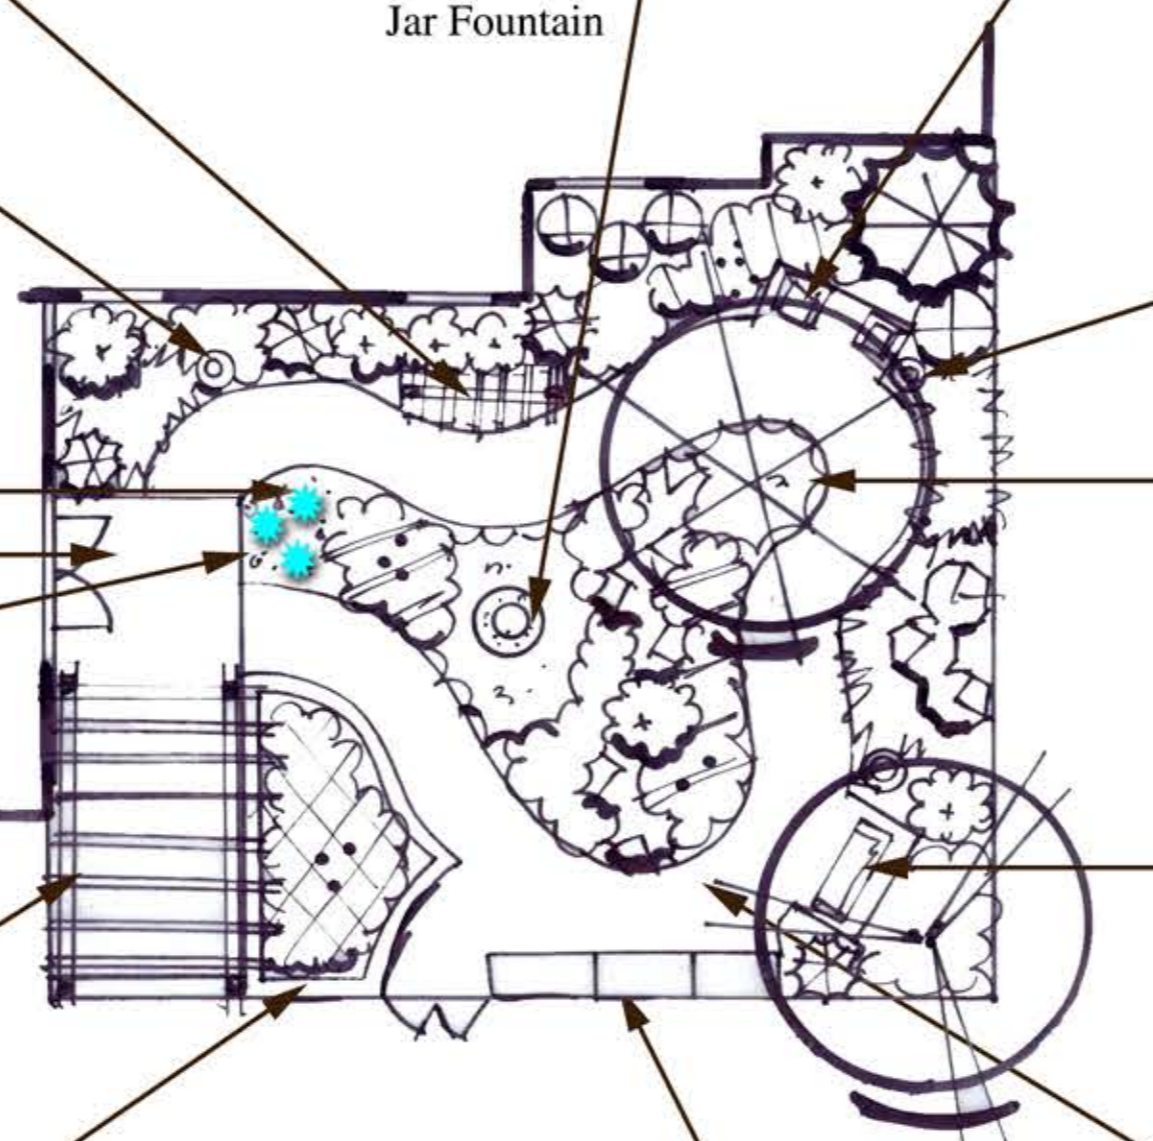

Planter

Windchime