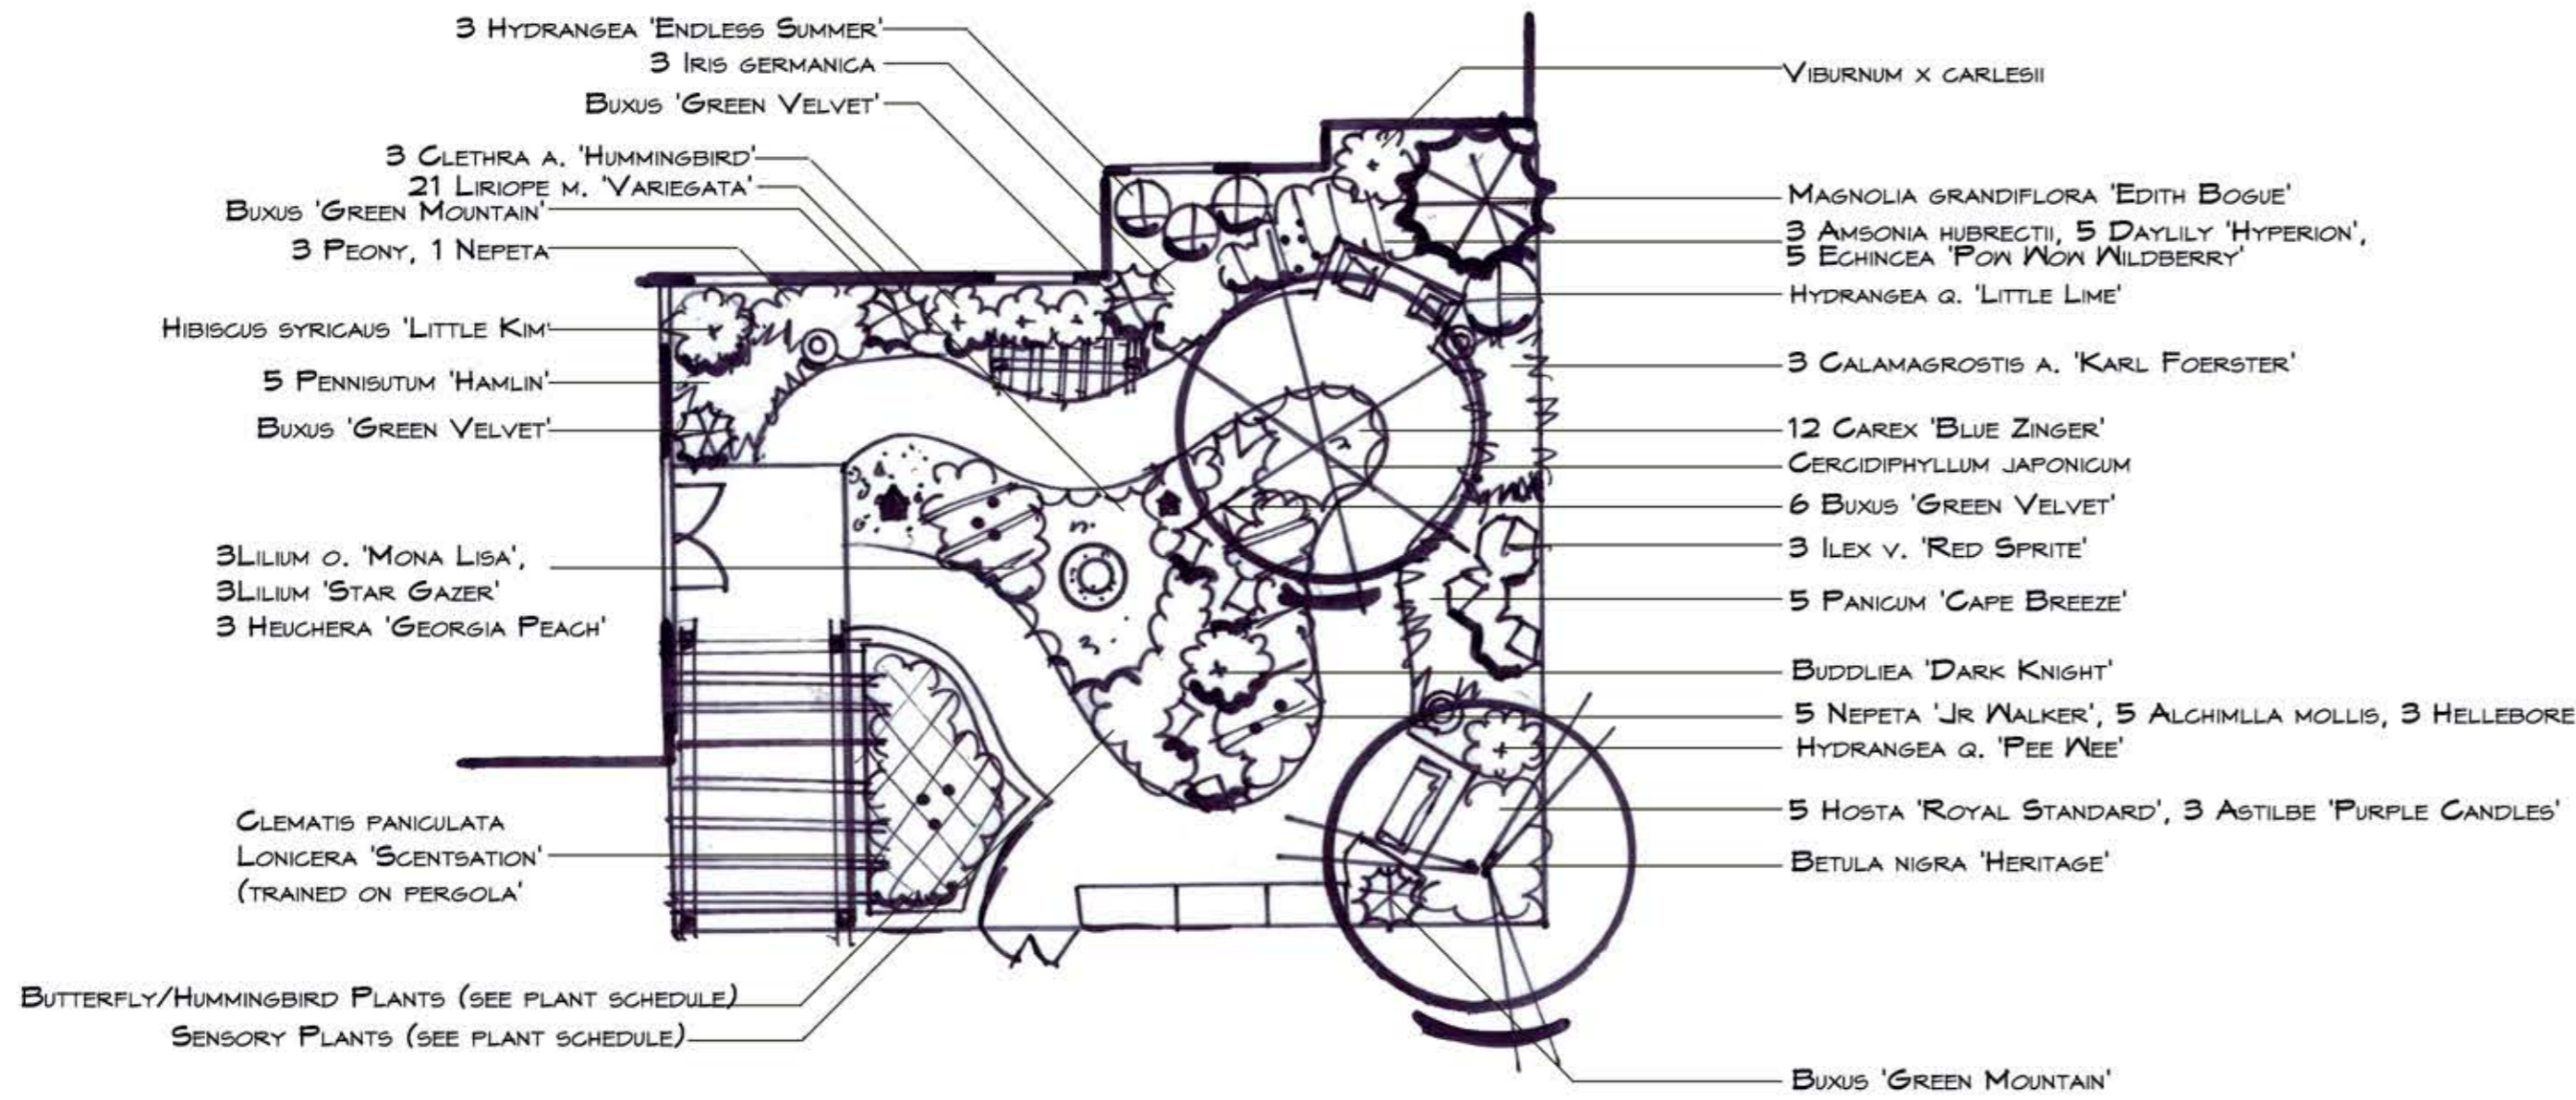

PLANTING PLAN

DATE: 8-4-16 | DESIGNER: CJT

PLANTING SCHEDULE - Moravian Village			
QTY.	BOTANICAL NAME	COMMON NAME	NOTES
Memory Garden			
1	Betula nigra 'Heritage'	River Birch	
1	Cercidiphyllum japonicum	Katsura tree	Fragrant foliage
1	Magnolia grandiflora 'Edith Bogue'	Southern Magnolia	
1	Buddleia 'Dark Knight'	Butterfly Bush	
2	Buxus 'Green Mountain'	Pyramidal Boxwood	
6	Buxus 'Green Velvet'	Boxwood	
3	Clethra a. 'Hummingbird'	Summer Sweet	Fragrant flowers
1	Hibiscus 'Little Kim'	Rose of Sharon	
3	Hydrangea 'Endless Summer'	Reblooming Hydrangea	
1	Hydrangea p. 'Little Lime'	Little Lime Hydrangea	Visual
1	Hydrangea 'Pee Wee'	Dwarf Oakleaf Hydrangea	
3	Ilex v. 'Red Sprite'	Winterberry Holly	Winter interest Berds
1	Viburnum x carlesii	Korean Spice Viburnum	Fragrant
1	Clematis paniculata	Fall Clematis	Fragrant
1	Lonicera 'Scentsation'	Honeysuckle	Fragrant
5	Pennisetum 'Hamelin'	Dwarf Fountain Grass	Texture
3	Calamagrostis 'Karl Foerster'	Feather Reed Grass	Texture
5	Panicum 'Cape Breeze'	Dwarf Switch Grass	Texture
5	Alchimilla mollis	Lady's Mantle	
3	Amsonia hubrectii	Blue Star	Texture
3	Astilbe 'Purple Candles'	Astilbe	
12	Carex 'Blue Zinger'	Sedge Grass	
5	Echinacea 'Pow wow wildberry'	Purple cone flower	
5	Hellebore orientalis	Lenten Rose	
5	Heimerocallis 'Hyperion'	Daylily	Fragrant
3	Heuchera 'Georgia Peach'	Coral Bells	
5	Hosta 'Royal Standard'	Hosta	Fragrant
3	Iris germanica	Bearded Iris	
3	Lilium 'Mona Lisa'	Oriental Lily	Fragrant
3	Lilium 'Star Gazer'	Oriental Lily	Fragrant
21	Liriope m. 'Variegata'	Lily turf	
6	Nepeta 'Jr. Walker'	Catmint	
3	Peony	Peony	
Sensory Plants			
1	Amsonia hubrectii	Blue Star	Texture
2	Galium odoratum	Sweet Woodruff	Fragrant/Texture
1	Geranium 'Blokovo'	Geranium	Visual
1	Hibiscus 'Luna Rosa'	Perennial Hibiscus	Visual
2	Lavendula 'Mantred'	Lavender	Fragrant/Texture
1	Pennisetum 'Hamelin'	Dwarf Fountain Grass	Texture
3	Pennisetum 'Little Bunny'	Little Bunny Fountain Grass	Texture
1	Prevciskia 'Nigra'	Russian Sage	Fragrant/Texture
1	Phlox paniculata 'Purple Flame'	Garden Phlox	Visual
1	Sedum 'Angelina'	Sedum	Texture
2	Sedum 'Lemon Ball'	Sedum	Texture
3	Stachys b. 'Big Ear'	Lamb's Ear	Texture
2	Thymus c. 'Variegata'	Variegated Creeping Thyme	Fragrant/Texture
3	Thymus pseudolanuginosus	Wood Thyme	Fragrant/Texture
Butterfly/Hummingbird Plants			
3	Aclepias tuberosa	Butterfly weed	
1	Aster 'October Skies'	Aster	
1	Daisy 'Snow Lady'	Dwarf daisy	
2	Echinacea 'Magnus'	Purple cone flower	
1	Liatris s. 'Florian White'	White Gayfeather	
1	Liatris s. 'Kobold'	Gayfeather	
2	Monarda d. 'Pete's Delight'	Monarda	
1	Phlox 'Purple Flame'	Phlox	
1	Rudbeckia 'Goldstrum'	Black eyed susan	
1	Sabia 'May Knight'	Sabia	
1	Sedum 'New'	Sedum